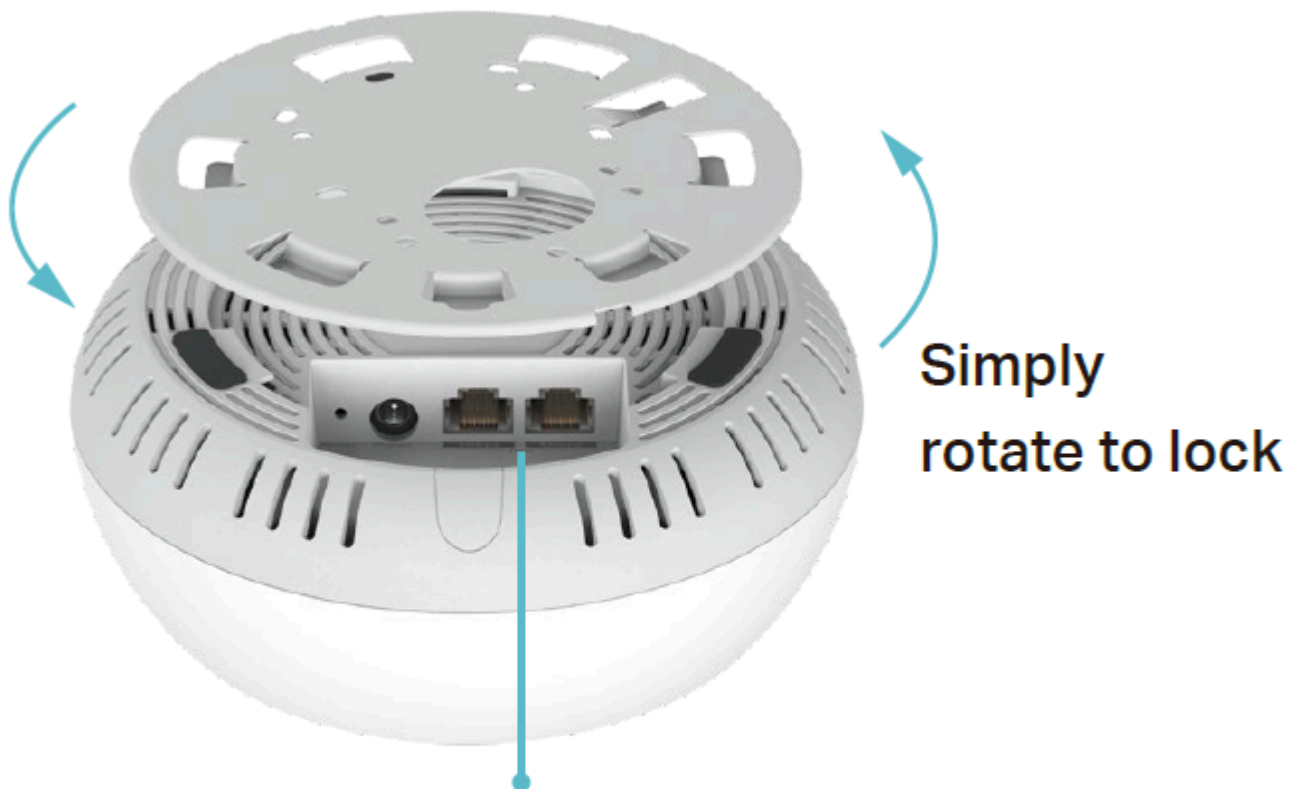

- Compatible with All Deco Models – All Deco models can work together. Just expand Mesh Wi-Fi coverage anytime by adding more Decos
- Deco Mesh Technology – Eliminates dead zones and provides uninterrupted WiFi throughout your home

Specifications

Hardware

- Ethernet Port: 2 × 5 Gbps PoE ports per unit (WAN/LAN auto-sensing)
- Button: 1 Reset button at the bottom
- Antenna: 6 × internal antennas
- Power Consumption (with power adapter): 21 W max
- Dimensions (W × D × H): 6.5 × 6.5 × 2.7 in (165 × 165 × 68.5 mm)
- Power Adapter Input: 100-240V ~ 50/60Hz 0.8A
- Power Adapter Output: 12 V 2 A
- PoE Power Supply: IEEE 802.3at PoE+

**2 × 5 Gbps WAN/LAN
ports with PoE support**

Wireless

- Wireless Standards: IEEE 802.11b/g/n/ax/be 2.4 GHz, IEEE 802.11a/n/ac/ax/be 5GHz, IEEE 802.11ax/be 6 GHz
- Mesh protocol: 802.11k/v/r