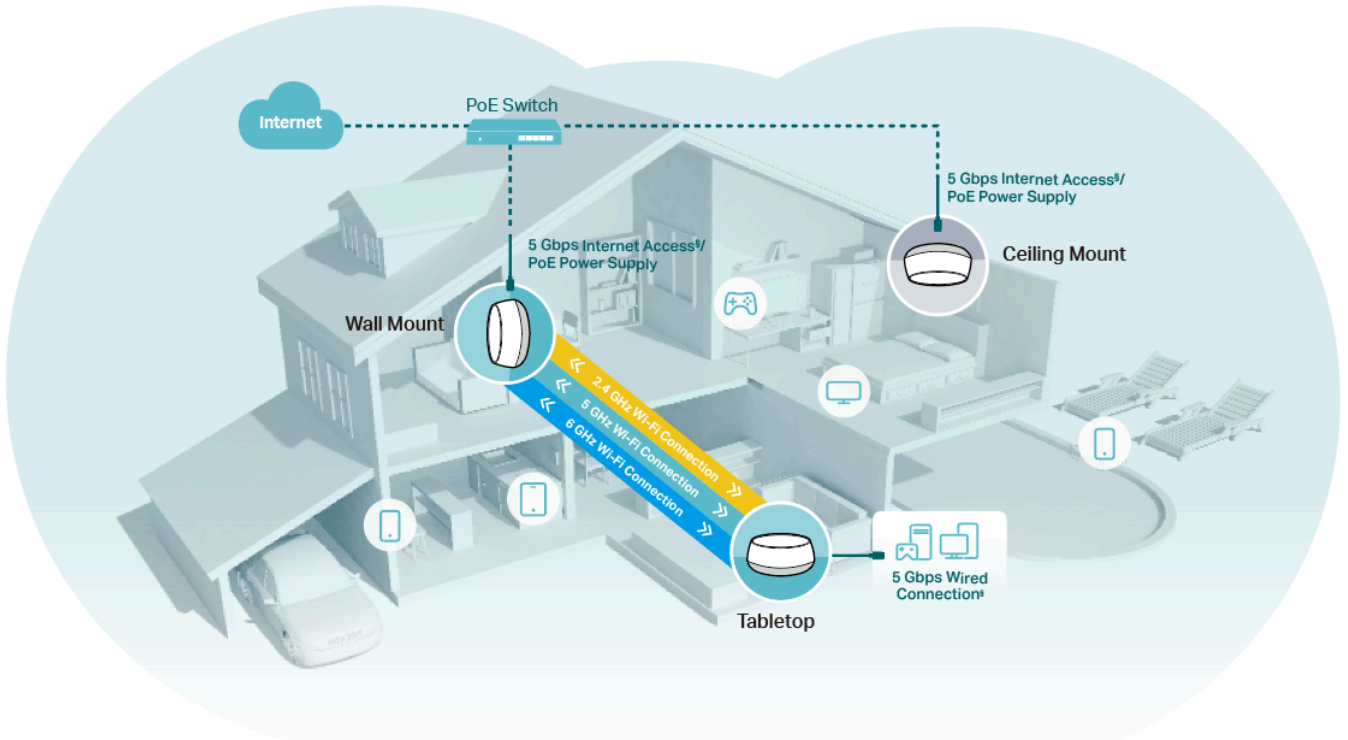

## **BE9300 Multi-Scenario PoE Mesh Wi-Fi**

Wi-Fi 7 

Ceiling Mount

Wall Mount

Tabletop

### Flexible in Every Way

Deco BE65-PoE lets you install, power, and access the internet exactly as you need. Place it on a tabletop or install it on a ceiling or wall with our adaptive accessories.

	<p><b>Multiple Installation Options</b></p>		<p><b>PoE/DC Power Supply</b></p>
	<p><b>Wired and Wireless Backhaul</b></p>		<p><b>Supports Router/AP Mode</b></p>

### Seamless AI-Driven Mesh

Deco Mesh forms a unified network with built-in AI-Roaming technology creating the ideal Wi-Fi solution for your home. Walk to any room and enjoy seamless streaming at the fastest possible speeds.‡