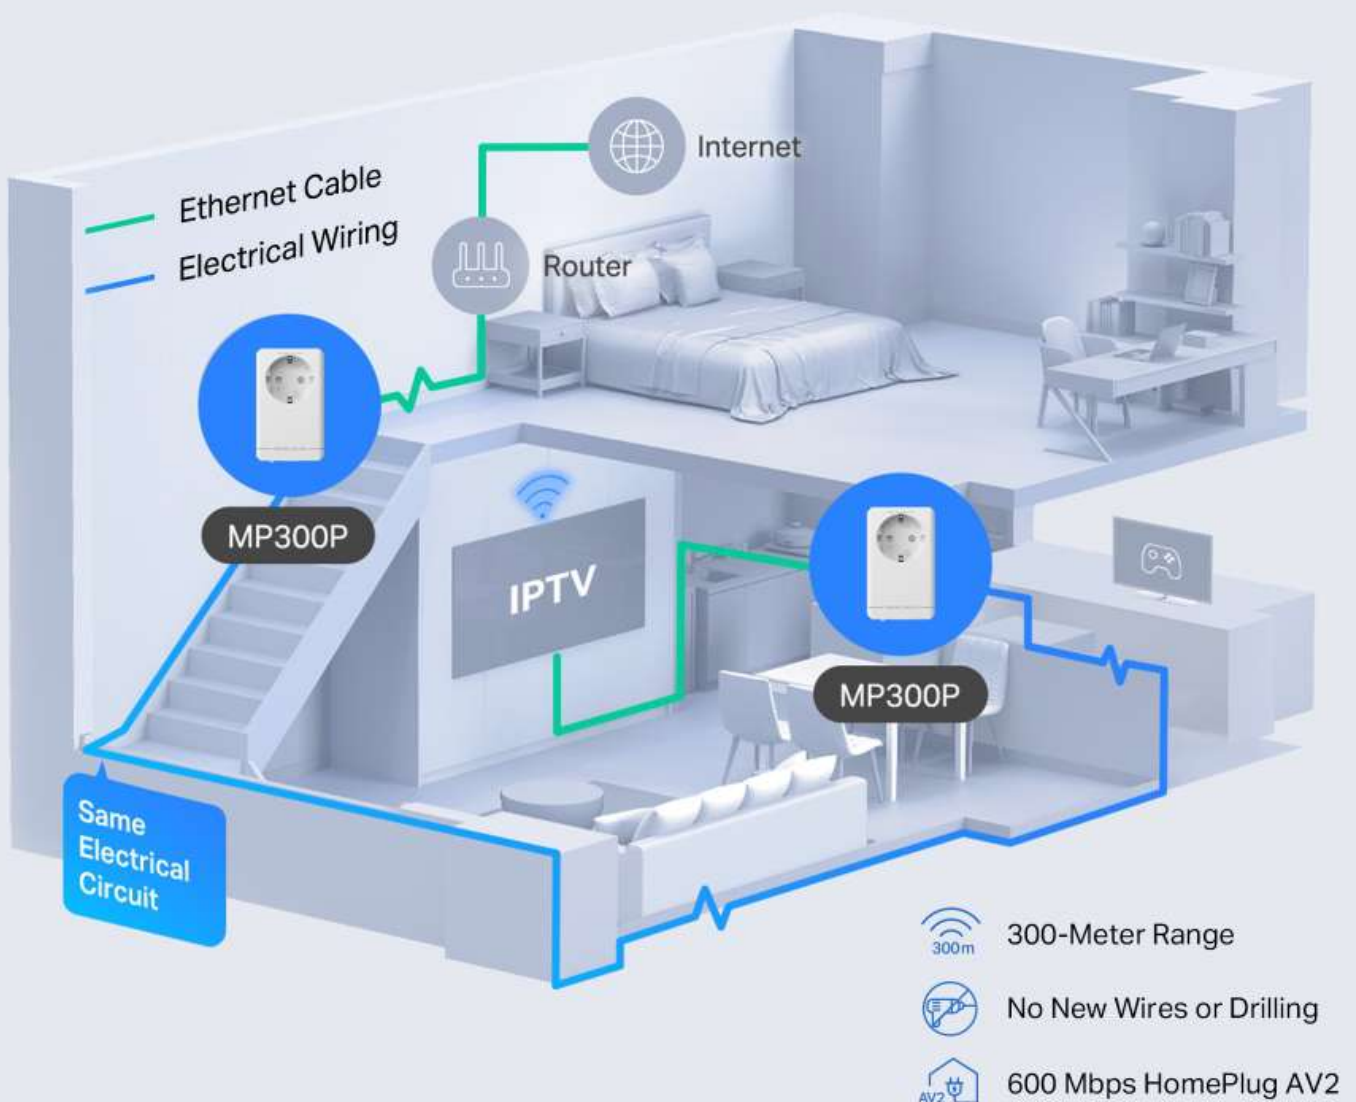

# Plug, Pair and Play!

**Step1:** Simply connect an MP300P adapter to your router

**Step2:** Plug another one into any outlet where you need wired internet service

**Step3:** Finally, press the "Pair" button on each adapter

# Where There's an Outlet, There's a Network.

MERCUSYS

AV600 Passthrough Powerline Starter Kit  
MP300P KIT

MERCUSYS

AV600 Passthrough Powerline  
Starter Kit  
MP300P KIT

Extra Power  
Socket for  
Additional Devices

AV  
600

600 Mbps High-Speed Transfer Rate  
with Advanced HomePlug AV2<sup>1</sup>

Super-Fast Port for PCs, IPTVs,  
and Game Consoles

No Complex Wiring and  
Configuration, Just Plug and Play

Enjoy 4K Streaming by Extending  
Network to Every Corner of Your Home

**Ethernet Port**  
Provides reliable  
high-speed wired  
connections for PCs, IPTVs,  
and Game Consoles

**Plug and Play**  
No complex wiring and configuration, just Plug and Play