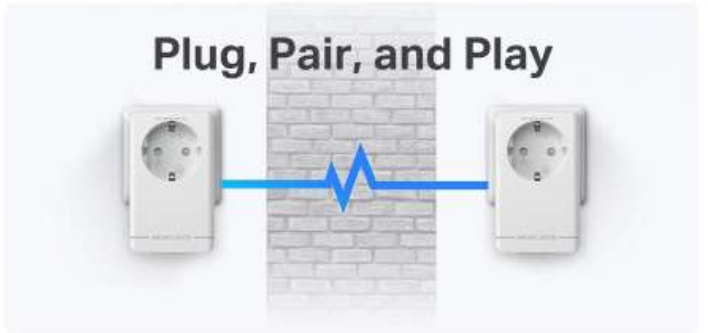

4K
Streaming

Extreme Online
Gaming

Graphics-
Intensive
Applications