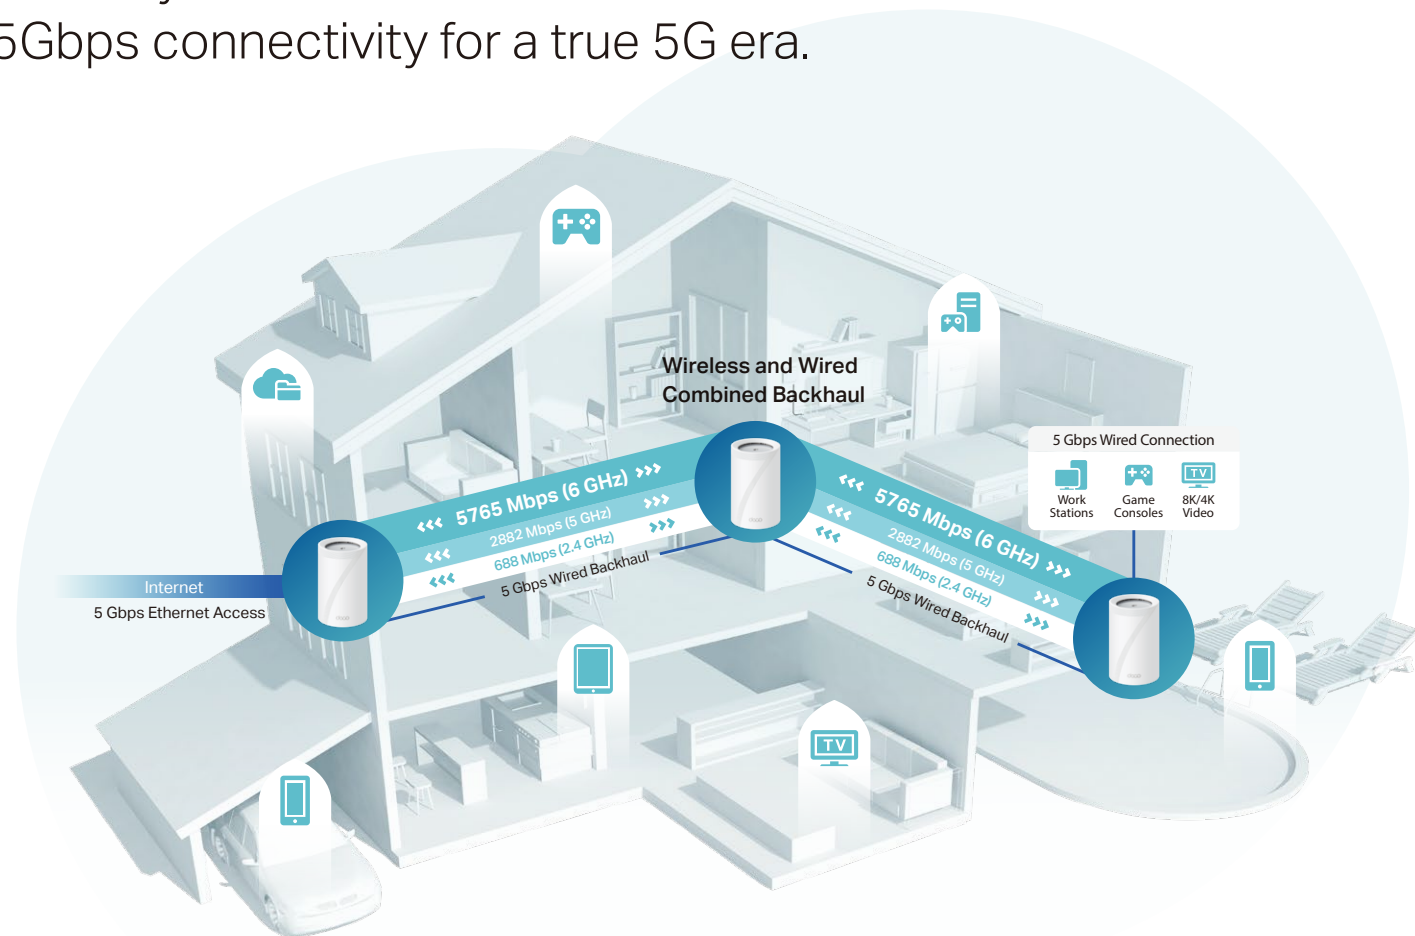

Highlights

A True Whole Home Multi-Gigabit Mesh Wi-Fi

Outstanding 5 Gbps Wired Performance

With 2 × 5Gbps WAN/LAN autosensing ports, Deco BE65 Pro matches 5G ISP network access. The other port can serve as a wired backhaul between Deco units or be used as a LAN port connection for devices. This way, whether wired or wireless, Deco BE65 Pro delivers the ultimate 5Gbps connectivity for a true 5G era.

Backwards Compatible

Supports all Wi-Fi generations and devices**