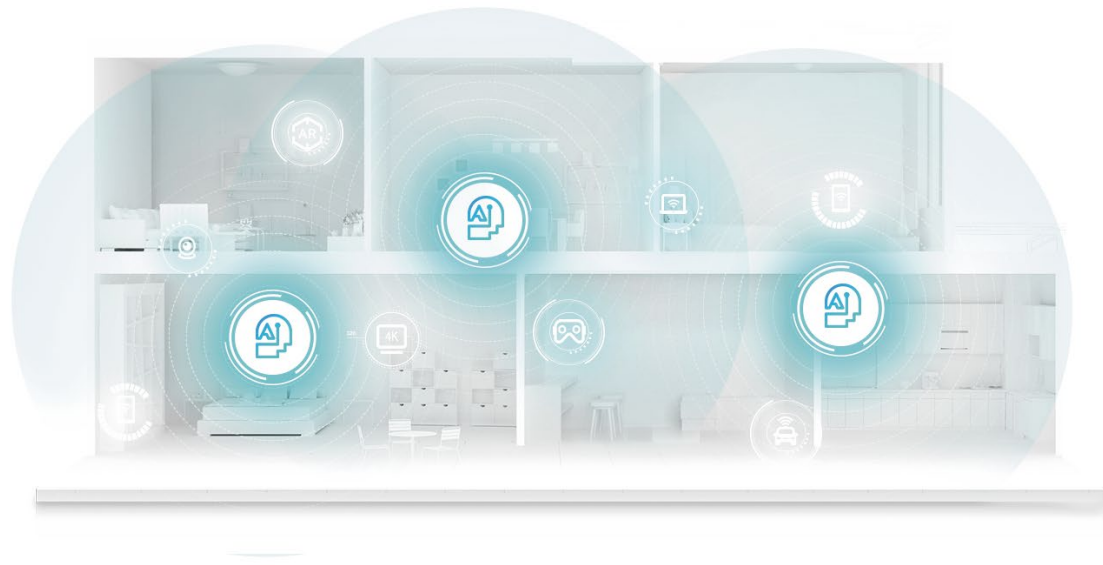

### Unrivaled Wi-Fi 7

Connect more devices at faster speeds with smoother connections and less interference.

Multi-Link Operation (MLO)<sup>^</sup>

320 MHz Bandwidth<sup>^</sup>

4K-QAM<sup>^</sup>

Multi-RU<sup>^</sup>

## Seamless AI-Driven Mesh

Built-in AI-Roaming technology delivers optimal connection as you move from room to room.‡

 Seamless Roaming with One Wi-Fi Name

 Sophisticated Algorithms

 Self-Learning Capability