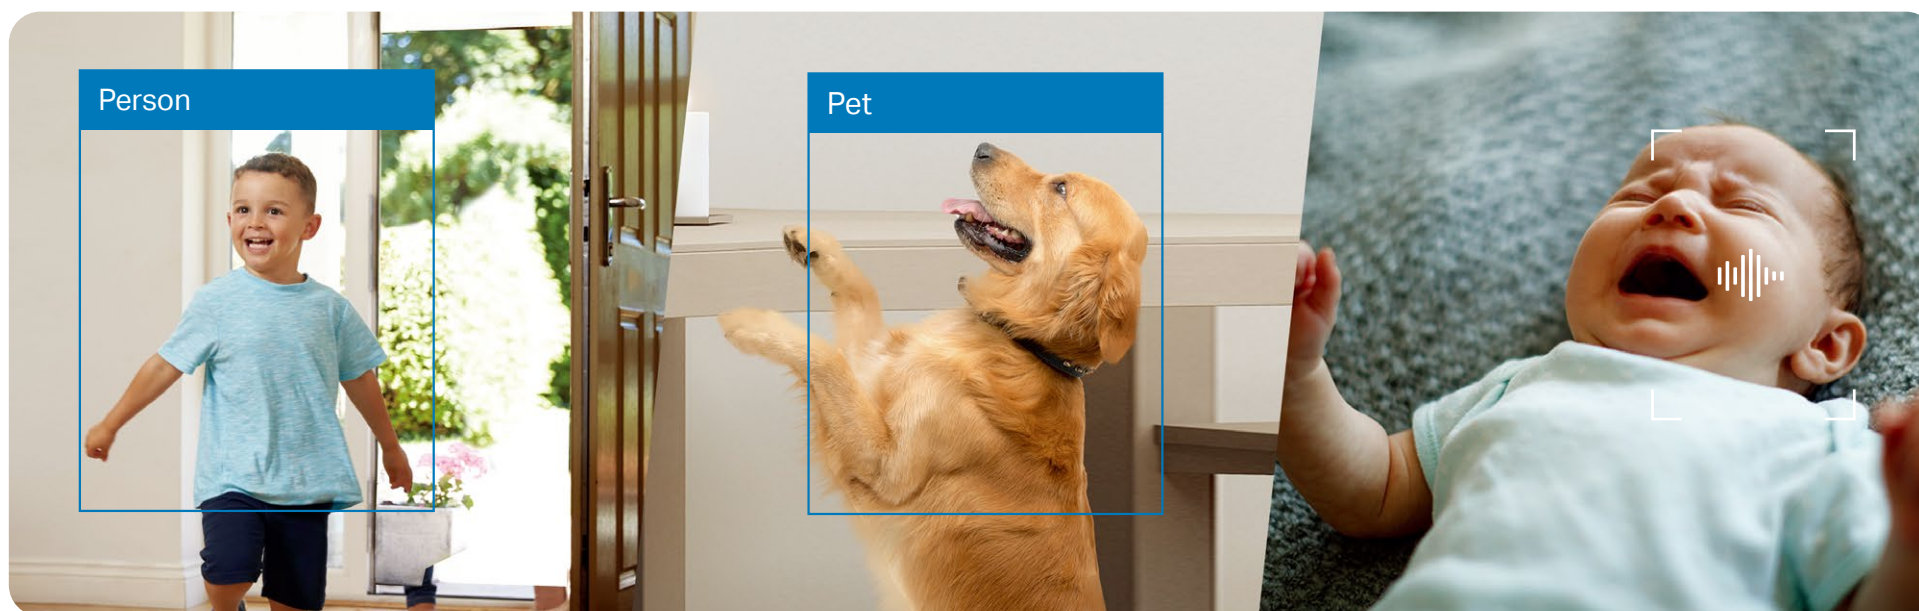

Pan/Tilt AI Home Security Wi-Fi Camera

**3K
5MP**

TC74

Human/Pet/Vehicle Detection

Baby Crying
Detection

Motion Detection
and Tracking

Night Vision up to
40 ft

// Highlight

Smart AI Detection and Notification

Smart AI identifies people, pets, and vehicles while also recognizing abnormal sounds, notifying you as needed.

// Features

Motion Detection and Tracking

Whenever a camera detects motion, it will automatically follow the subject.

3K 5MP

Now with 2.25 times more pixels than 1080p, providing clearer videos and photos.

Local microSD Storage[†]

Store up to 512 GB of video on a microSD card.

Cloud Storage Supported[‡]

Store videos by using cloud storage services.