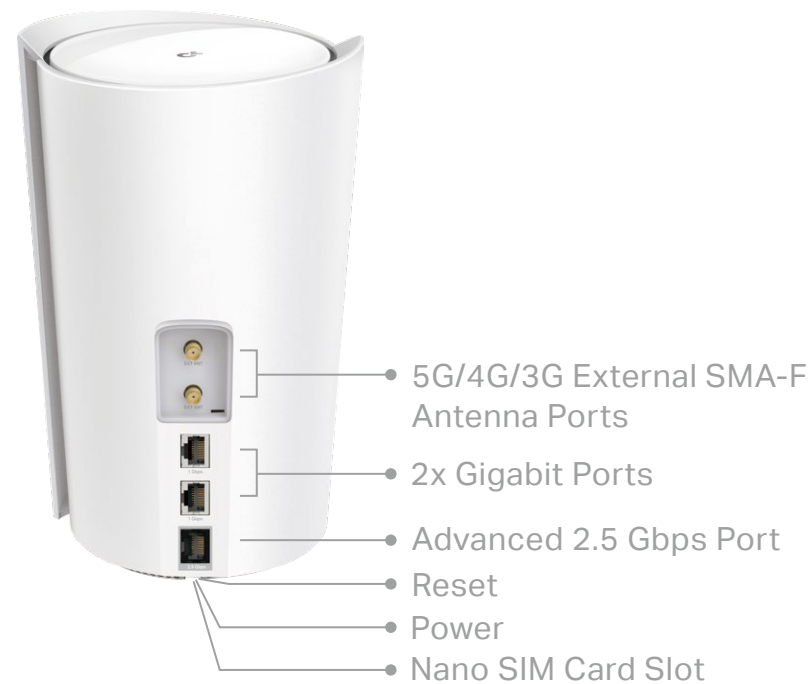

Specifications

Hardware

- Ethernet Port: 1× 2.5 Gigabit port + 2× 1 Gigabit ports (WAN/LAN auto-sensing)^{***}
- Button: 1 RESET button on the underside
- Antenna: 8× 5G/4G/3G internal antennas + 3× Wi-Fi internal antennas + 2× external antenna interface
- Power Consumption (without power adapter): 23 W max
- Dimensions (W × D × H): 8.3 × 5.1 × 4.8 in (210.5 × 130 × 123 mm)
- Power Adapter Input: 100-240 V~ 50-60 Hz 0.8 A
- Power Adapter Output: 12 V 2.5 A

Wireless

- 5G: N1/N3/N5/N7/N8/N20/N28/N38/N40/N41/N77/N78
- 4G FDD-LTE: B1/B3/B5/B7/B8/B20/B28/B32
- 4G TDD-LTE: B38/B40/B41/B42/B43
- 3G: B1/B5/B8
- Wireless Standards: IEEE 802.11a/n/ac/ax 5 GHz, IEEE 802.11b/g/n/ax 2.4 GHz
- Mesh Protocol: 802.11k/v/r[†]
- Frequency: 2.4 GHz and 5 GHz
- Wi-Fi theoretical speeds: 574 Mbps on 2.4 GHz + 2402 Mbps on 5 GHz[†]
- 5G theoretical speeds: 4.67 Gbps download, 1.25 Gbps upload[*]
- Transmit Power: ≤20 dBm (2.4 GHz), ≤23 dBm (5 GHz)
- Wireless Security: WPA/WPA2-PSK/WPA3 encryptions^{**}

Software

- Working Mode: 5G/4G Router, Router, Access Point
- WAN Type: Dynamic IP/Static IP/PPPoE/L2TP/PPTP
- DHCP: Server
- Protocols: Supports IPv4 and IPv6
- Guest Network: 2.4 GHz Guest Network×1, 5 GHz Guest Network×1
- IoT Network: IoT Network×1
- Features: TP-Link HomeShield[*], Address Reservation, Port Forwarding, TP-Link DDNS, IPTV, IPv6, LED Control, Smart Connect, Optional Ethernet backhaul, 1024-QAM[^], MU-MIMO[^], OFDMA[^], BSS Color[^]
- Management: Local Management; Remote Management; Multi-Managers

Others

- Certification: RoHS, CE, RCM
- Environment:
  - Operating Temperature: 0°C~40°C (32°F~104°F)
  - Storage Temperature: -40°C~60°C (-40°F~140°F)
  - Operating Humidity: 10%~90%RH
  - Storage Humidity: 5%~90%RH
- Package Contents for Deco X50-5G(1-pack):
  - 1 Deco X50-5G unit
  - 1 RJ45 Ethernet Cable
  - 1 Power Adapter
  - 1 Quick Installation Guide

Specifications are subject to change without notice. Google, Google Home, and Google Play are trademarks of Google LLC. Other brands and product names are trademarks or registered trademarks of their respective holders.

[†]Maximum wireless signal rates are the physical rates derived from IEEE Standard 802.11 specifications. Actual wireless data throughput and wireless coverage, and quantity of connected devices are not guaranteed and will vary as a result of network conditions, client limitations, and environmental factors, including building materials, obstacles, volume and density of traffic, and client location.

[‡]Clients need to support 802.11k/v/r and may require additional setup. Performance may vary depending on the client device.

[^]Use of Wi-Fi 6 and other features including OFDMA, MU-MIMO, 1024-QAM, HE160 and BSS Color require clients to also support the corresponding features. The 160 MHz bandwidth may be unavailable in the 5 GHz band in some regions/countries due to regulatory restrictions.

[*]Maximum 5G download and upload speeds depend on external factors such as the local 5G network coverage, data plan, real-time network capacity, client limitations, and environmental factors. Supported 5G frequency bands: n1/n3/n5/n7/n8/n20/n28/n38/n40/n41/n77/n78. Actual supported frequency bands may vary slightly in different regions due to certification.

^{**}Use of WPA3 encryption requires clients to also support the corresponding feature.