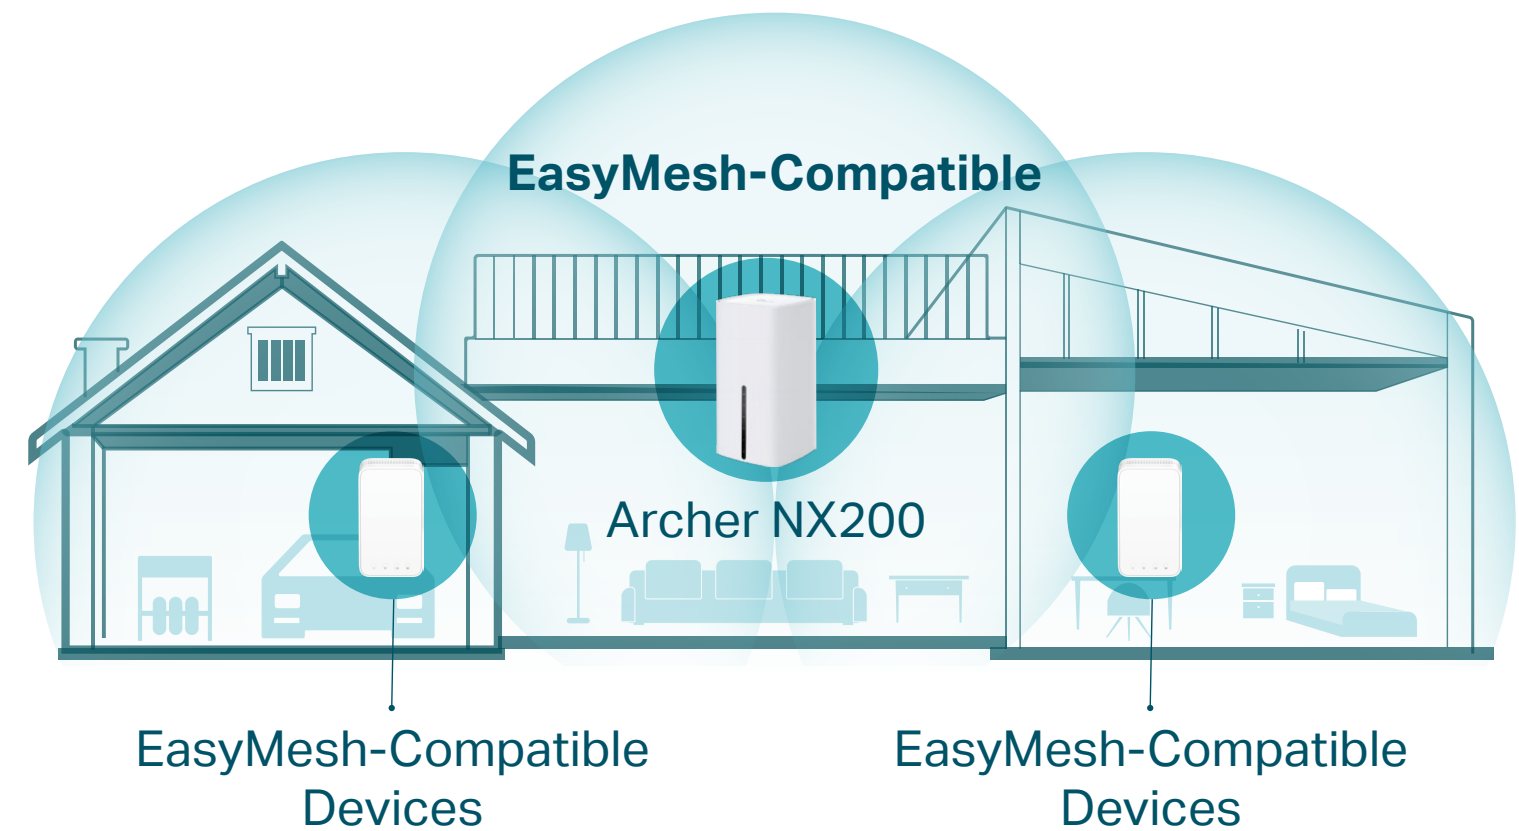

Enjoy unmatched convenience and versatility. Tested in the field for years to ensure universal compatibility with 8 5G/LTE antennas to deliver a smooth connection. Simply plug in a Nano SIM card and power on this elegant piece of technology to utilize fast and stable Wi-Fi, whether you're at home or working remote.

Highlights

AX1800 – Powerful Wi-Fi 6

Archer AX1800 brings you incredibly fast dual-band speeds up to 3× faster than the previous AC generation of Wi-Fi, perfect for vivid 8K/4K streaming, intense online gaming, and more.

EasyMesh-Compatible Networking*

Mesh networking creates smooth, fast, stable roaming. Eliminate Wi-Fi dead zones, expand your network, and fill your entire home with high-speed Wi-Fi.

Highlights

Available WAN Connection

The gigabit WAN/LAN port enables NX200 to work as a traditional wireless router which is compatible with cable, fiber, and DSL modems. And when it's set as a wireless router, its 5G/LTE connection works as a backup to provide a sustained and reliable internet connection for you.