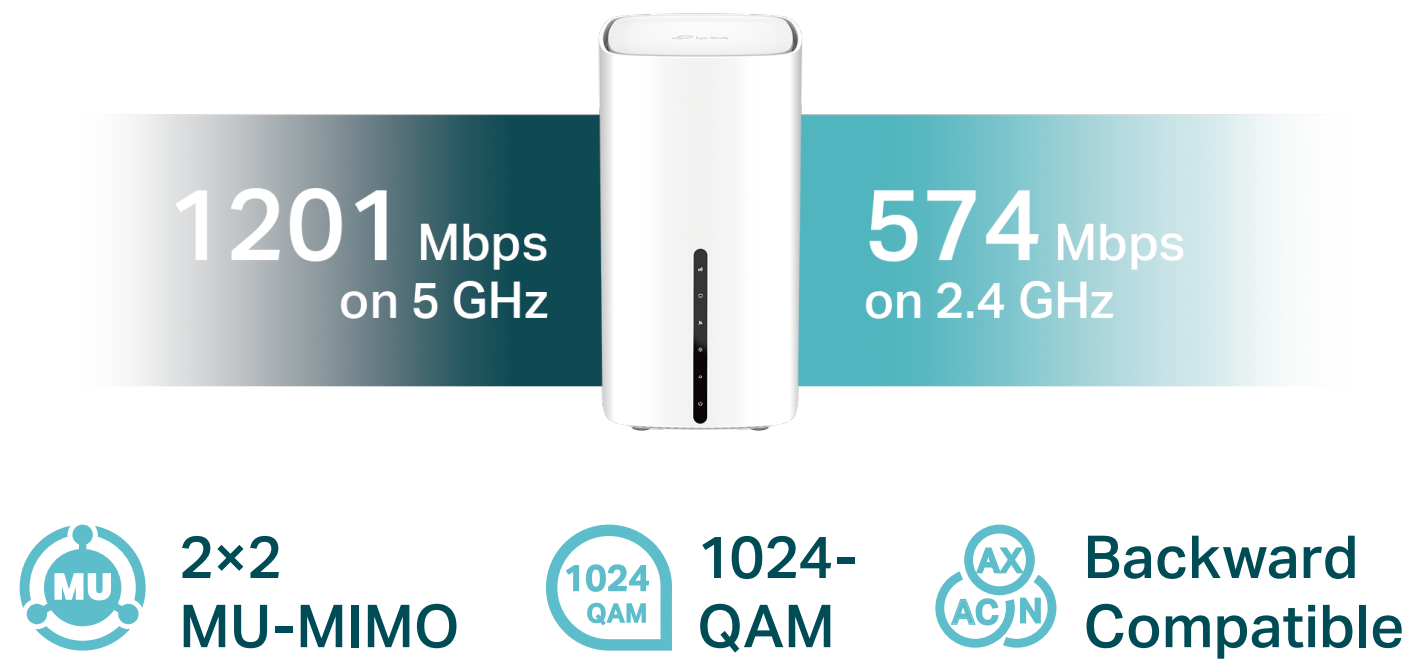

Highlights

AX1800 – Powerful Wi-Fi 6

Archer AX1800 brings you incredibly fast dual-band speeds up to 3× faster than the previous AC generation of Wi-Fi, perfect for vivid 8K/4K streaming, intense online gaming, and more.