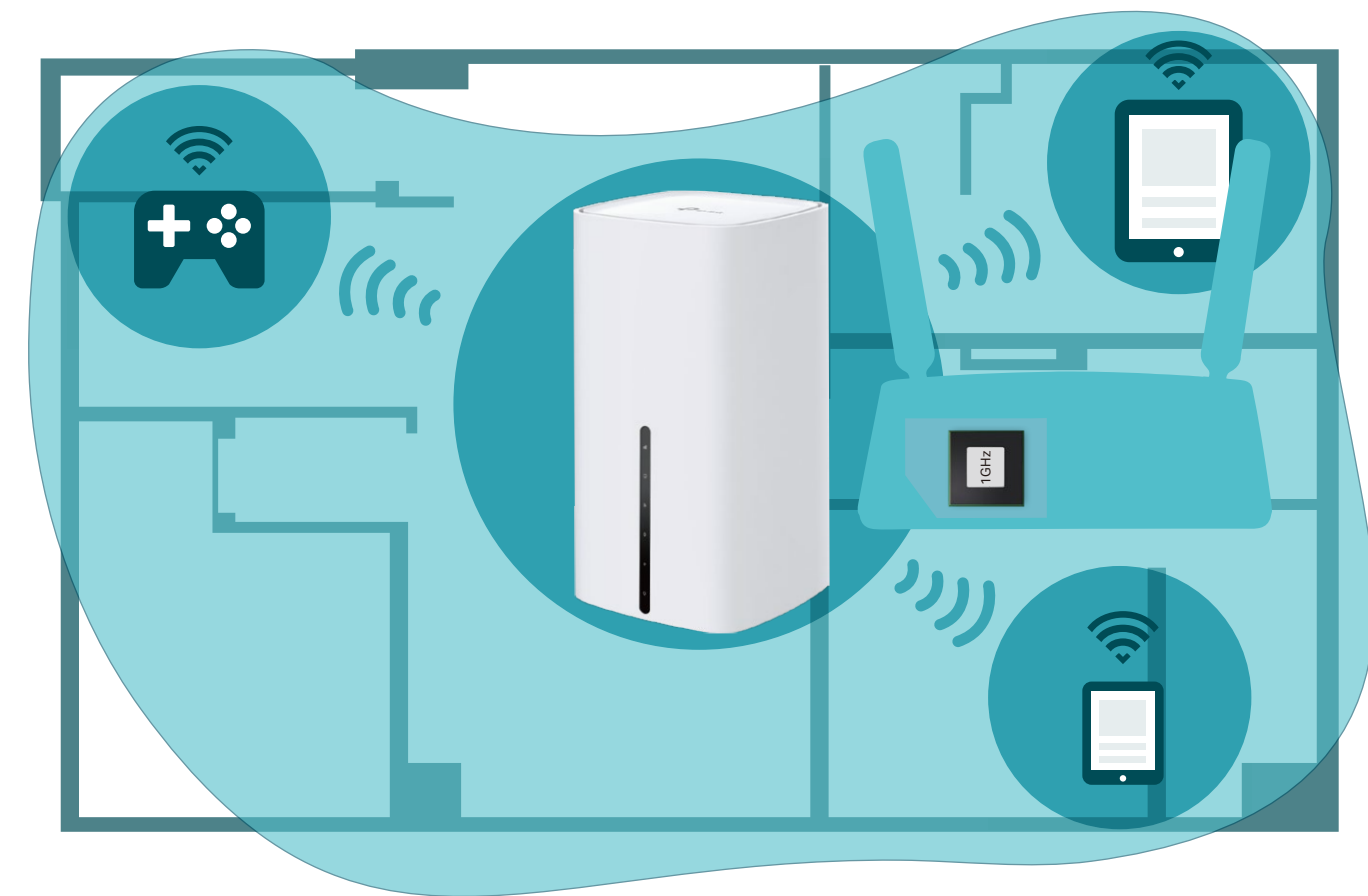

Maximum Network Coverage

Advanced 5G/LTE antennas make efficient and stable connections to every device. Power Amplifier and Low Noise Amplifier boost sending and receiving capabilities, creating a wide-coverage Wi-Fi network for your home.