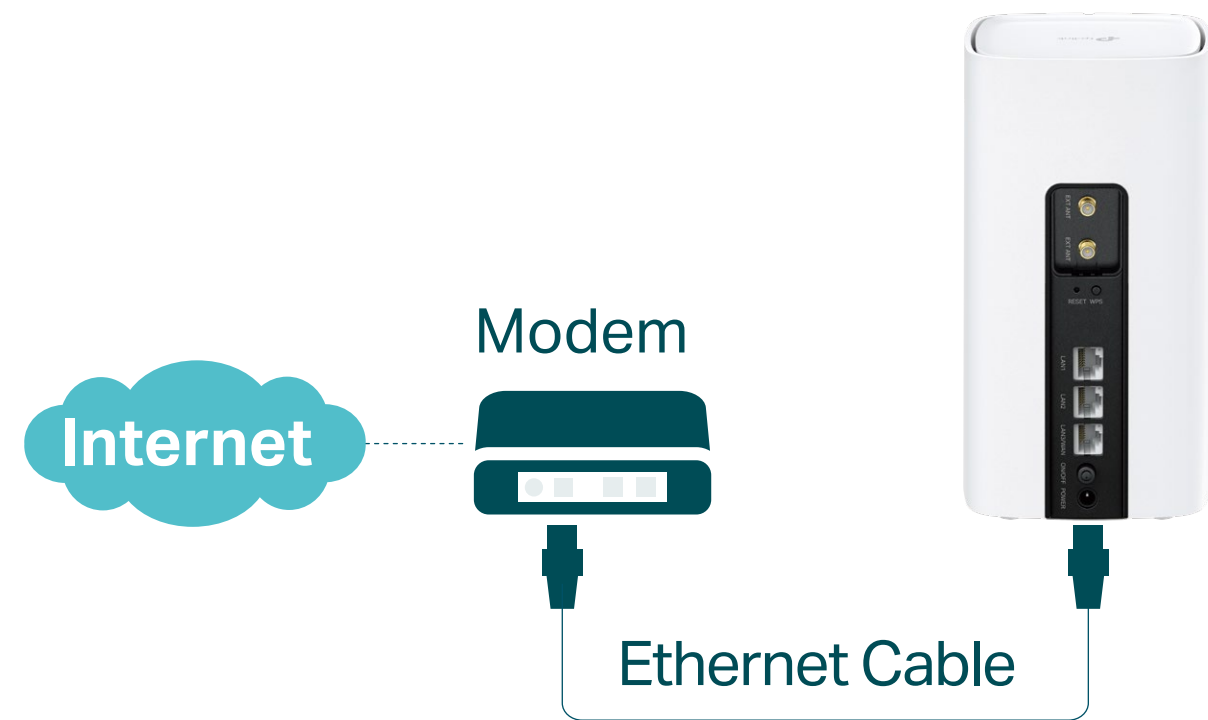

EasyMesh-Compatible Networking*

Mesh networking creates smooth, fast, stable roaming. Eliminate Wi-Fi dead zones, expand your network, and fill your entire home with high-speed Wi-Fi.

Highlights

Available WAN Connection

The gigabit WAN/LAN port enables NX200 to work as a traditional wireless router which is compatible with cable, fiber, and DSL modems. And when it's set as a wireless router, its 5G/LTE connection works as a backup to provide a sustained and reliable internet connection for you.