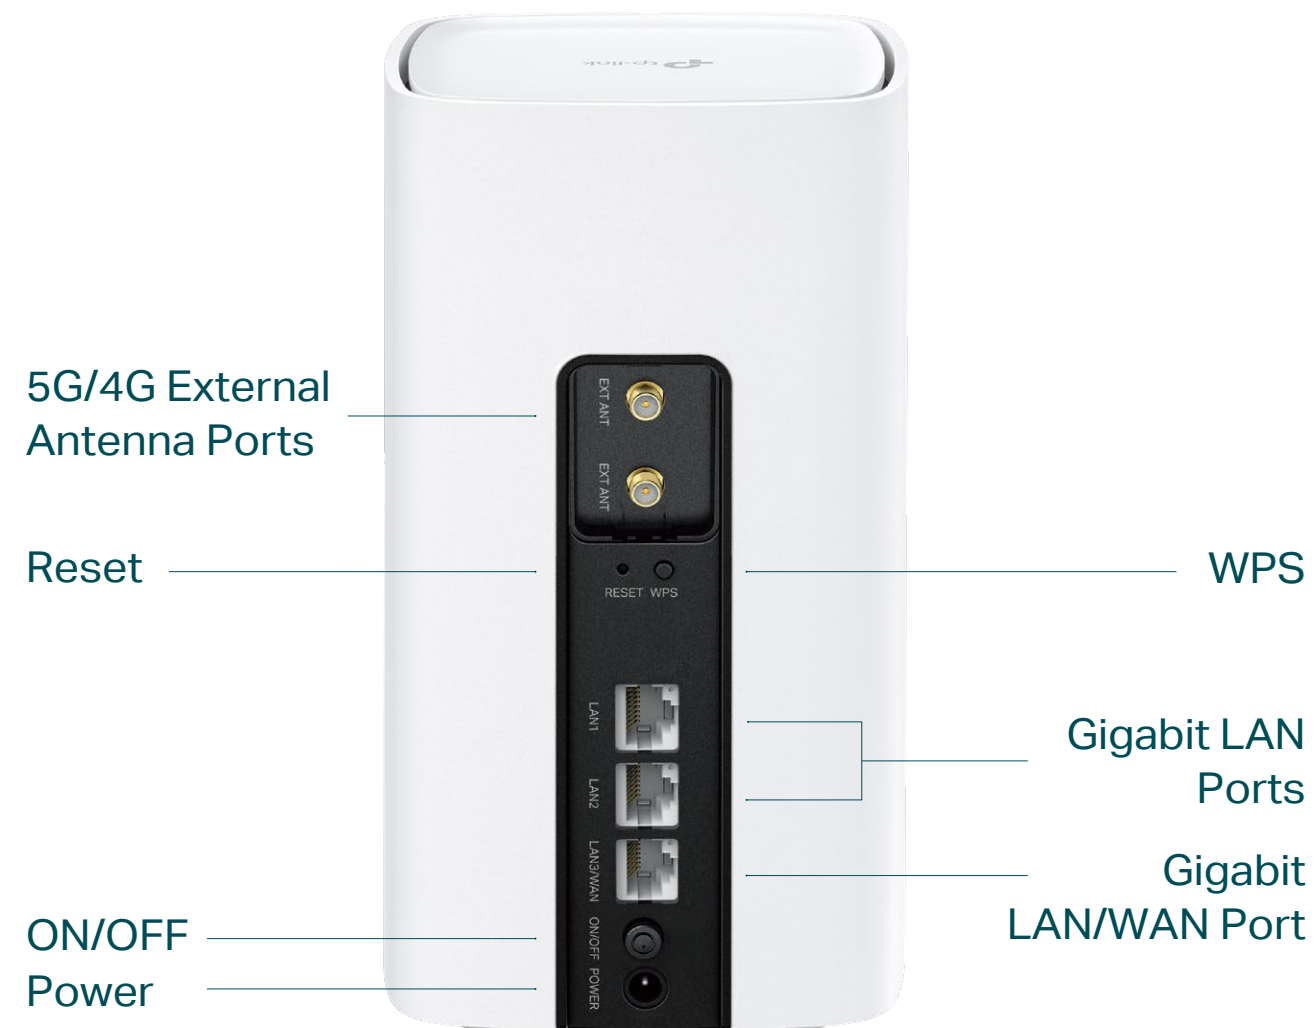

Ease of Use

- **Intuitive Web UI** – Ensures quick and simple installation without hassle
- **Fast Encryption** – One-touch WPA wireless security encryption with the WPS button
- **Wi-Fi On/Off** – Conveniently turn on or off wireless radios as required
- **Hassle-free Management with Tether App** – Network management is made easy with the TP-Link Tether App, available on any Android and iOS device
- **Online Upgrade** – Keeps you informed of the latest firmware and allows online upgrade on the web UI

Security

- **Guest Network** – Keeps your main network secure by creating a separate network for friends and visitors
- **Access Control** – Establishes a whitelist or blacklist to allow or restrict certain devices to access the internet
- **Parental Controls** – Restrict internet access time and contents for your children's devices
- **Encryptions for Secure Network** – WPA, WPA2, and WPA3 encryptions provide active protection against security threats

Specifications

Hardware

- Interface: 2×Gigabit LAN Ports, 1×Gigabit LAN/WAN Port, 1×Nano SIM Card Slot, 2×SMA ports for 5G External Antennas, 1×Power port
- Buttons: Wi-Fi/RESET Button, Power Button, WPS Button
- Antennas: 2×Internal Wi-Fi Antennas, 8×Internal NR/LTE Antennas
- External Power Supply: 12V/2A
- Dimensions (W x D x H): 3.9 x 3.9 x 7.5 in (99 x 99x 190 mm)