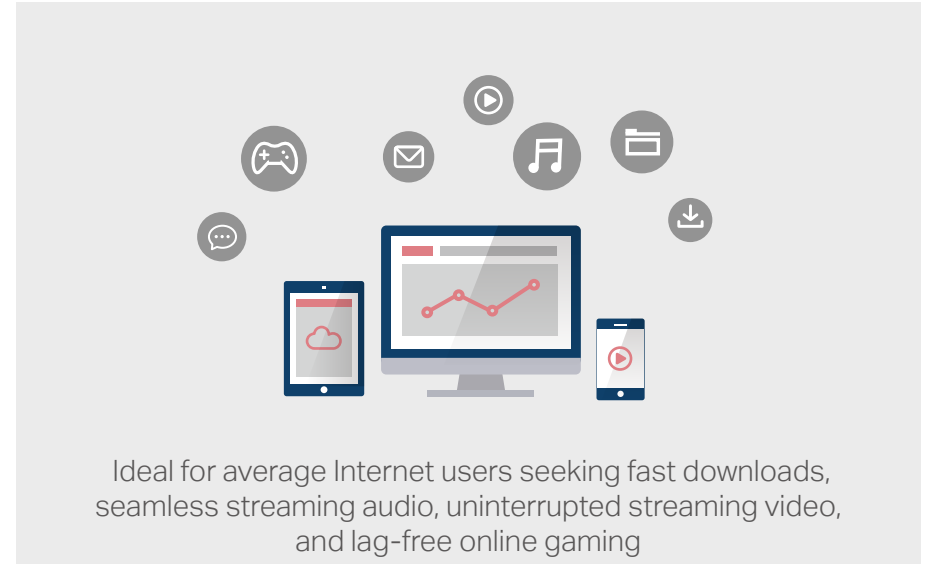

### // Highlights

- Dual Band WiFi 6 Speeds up to 1500 Mbps – 1201 Mbps on 5 GHz and 300 Mbps on 2.4 GHz.†
- Seamless Roaming with One Unified Network – Halo units work together to automatically switch between Halos as you move around your home with a single unified WiFi name and password.‡
- Whole Home Coverage – Blanket up to 6,000 ft<sup>2</sup> (550 m<sup>2</sup>) with high-speed WiFi, eliminating WiFi dead zones at your home.†
- Connect over 100 Devices – Provide fast and stable connections over 100 devices.†
- Full Gigabit Ports – Gigabit ports for lightning-fast wired connections.\*\*

## // Applications

Ideal for large homes with multiple rooms and multiple users

Ideal for average Internet users seeking fast downloads, seamless streaming audio, uninterrupted streaming video, and lag-free online gaming