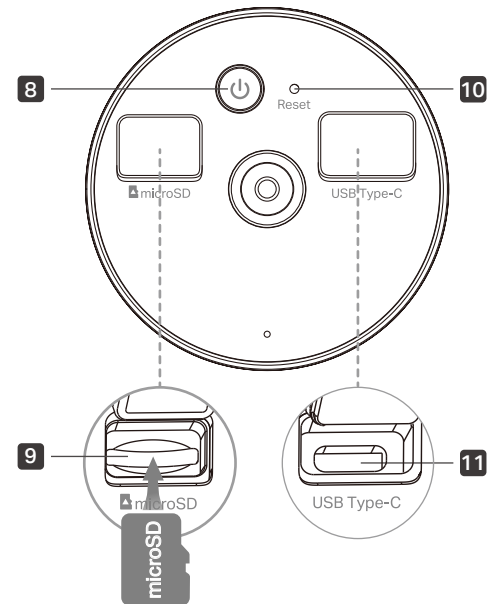

Power	Power Cord Length	USB Adapter Cable Length: 0.5 m (19.68 in.)
	Typical Power Consumption	Camera Typical Power Consumption: 1.04 W
	Maximum Power Consumption	Camera Max Power Consumption: 2.12 W
General	Certifications	CE, FCC, DOE, CEC, RCM, KC, NCC, BSMI, NTRA, IP65
	Smart Integration	Google Assistant, Amazon Alexa
	Weather Resistance	IP65
	System Requirements	Tapo App: iOS 9.0 or higher, Android 4.4 or higher
	Mounting Options	Tabletop Ceiling-Mounted Wall-Mounted
	Operating Temperature	-20°C ~ 45°C (-4 °F ~ 113 °F)
	Storage Temperature	-40°C ~ 60°C (-40 °F ~ 140 °F)
	Operating Humidity	10%~90% RH, Non-condensing
	Storage Humidity	5%~90% RH, Non-condensing
	Charging Temperature	0°C ~ 45°C (32 °F ~ 113 °F)
	Dimensions	Camera Dimensions: D60 mm*89 mm (D2.36 in. * 3.5 in.)
	Weight	230 g

<p>General</p>	<p>Screw Size</p>	 <p>Depth of Phillips: 0.91~1.43mm</p>
	<p>Package Contents</p>	<p>Camera × 1 Camera Bracket × 1 USB Adapter × 1 USB Adapter Cable × 1 Screws and Anchors × 3 Mounting Template × 1 Quick Start Guide × 1</p>

// Appearance

Front

Side

Back

- 1** Spotlights
- 2** Light Sensor
- 3** Motion Sensor
- 4** Microphone
- 5** Lens
- 6** Status LED
- 7** Speaker

- 8** Power Button Press and hold for about 3 seconds to turn on/off the camera.
- 9** microSD Card Slot
- 10** Reset Button Use a pin to press and hold for at least 5 seconds to reset the camera to factory default settings.
- 11** USB Type-C Charging Port