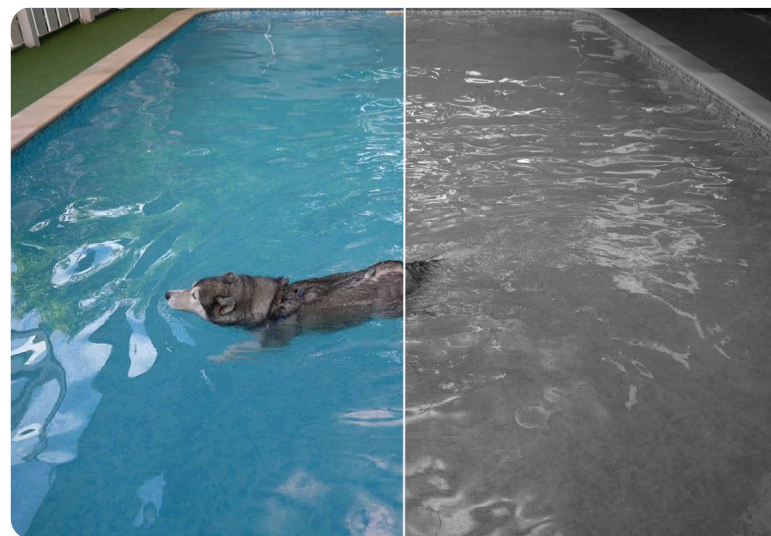

// Highlight

Crisp Clear Details with 2K Clarity

Captures more details and delivers high-definition pictures with a 2304×1296 px resolution.

Full-Color View, Day and Night

Enhances your security by revealing brighter, color images and vivid details with built-in spotlights even at night.

2K 3MP Live View

Captures more details and delivers high-definition pictures with a 2304×1296 px resolution.[△]

Smart Person Detection

Get alerts when a person is detected, reducing false alerts and unnecessary notifications, which also extends battery life.