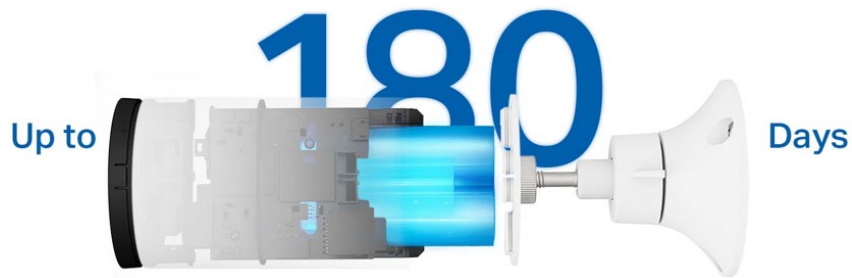

Smart Wire-Free Indoor/Outdoor Security Camera

2K
Resolution

TC82

 **Color Night Vision**

Up to 180-Day
Battery Life†

Free AI
Detection

Local microSD Storage
(Up to 512 GB)‡

works with **amazon alexa**

works with **Google Home**

// Highlight

Add Security to Your Home. Wherever. Whenever.

Enjoy flexible placement indoors or out with the camera's wire-free design, freeing you from being restricted to an outlet. Get all-round protection with a high-quality 2K live view, displaying vivid colors even at night.

// Highlight

Enduring Power for Continuous Security

With its built-in 6400 mAh rechargeable battery, the camera reduces the frequency of recharges, providing up to 180 days of uninterrupted performance on a single charge.†

2K 3MP Live View

Captures more details and delivers high-definition pictures with a 2304×1296 px resolution.[△]

Smart Person Detection

Get alerts when a person is detected, reducing false alerts and unnecessary notifications, which also extends battery life.