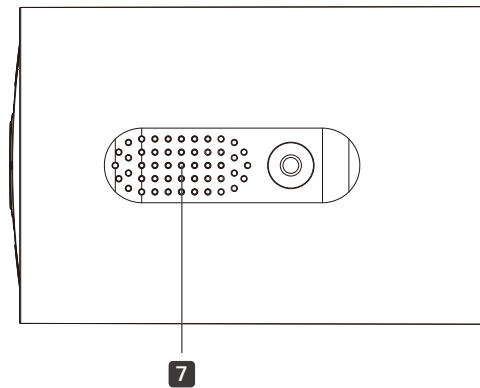

// Appearance

Side

- **1** Spotlights
- **2** Light Sensor
- **3** Motion Sensor
- **4** Microphone
- **5** Lens
- **6** Status LED
- **7** Speaker

- **8** Power Button Press and hold for about 3 seconds to turn on/off the camera.
- **9** microSD Card Slot
- **10** Reset Button Use a pin to press and hold for at least 5 seconds to reset the camera to factory default settings.
- **11** USB Type-C Charging Port

[†]The time of use includes recording and watching live views. 180-day battery life is based on Tapo laboratory tests with 250s of use per day. Actual battery life may vary due to device settings, usage, router specifications, and environmental factors.

[‡]microSD card purchased separately. Actual storage capacity depends on the size of the microSD card used.

[§]Subscribe for cloud storage at <https://www.tapo.com/tapocare/>

[^]Compatible with Alexa and Google Assistant supported displays. User experience is dependent on the connected device's specifications.

*Tapo solar panel purchased separately. Actual experience may vary due to placement angle, weather conditions, and camera usage.

Specifications are subject to change without notice. All brands and product names are trademarks or registered trademarks of their respective holders.

©2024 TP-Link