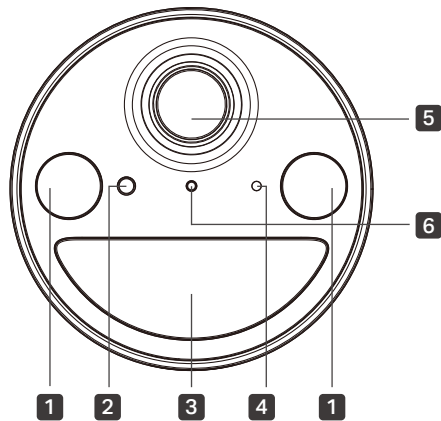

// Appearance

Front