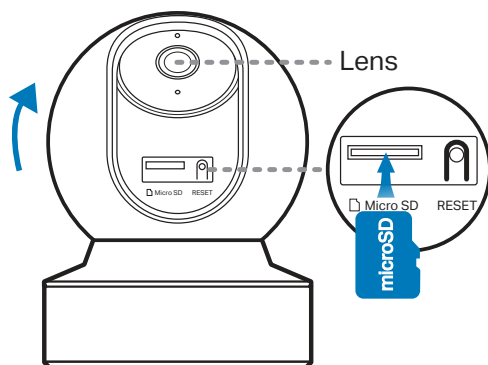

// Specifications

Network

- Wireless Rate:
  - 11 Mbps(802.11b)
  - 54 Mbps(802.11g)
  - 72 Mbps(802.11n)
- Frequency: 2.4GHz
- Wireless Security: WPA/WPA2-PSK
- Security: 128 bit AES encryption with SSL/TLS
- Protocol: TCP/IP, DHCP, ARP, ICMP, DNS, NTP, HTTP, HTTPS, UDP, ONVIF, RTSP

Others

- Certifications: CE, UKCA, EAC, RCM
- Package Contents:
  - Tapo C212 Camera × 1
  - Power Adapter × 1
  - Mounting Anchors × 2
  - Mounting Screws × 2
  - Mounting Template × 1
  - Camera Base × 1
  - Quick Start Guide
- Operating Temperature: 0 °C ~ 40 °C (32 °F ~ 104 °F)
- Operating Humidity: 10%~90%RH, Non-condensing

¹microSD card purchased separately.

²Subscribe for cloud storage at <https://www.tapo.com/tapocare/>

³Compatible with Alexa and Google Assistant supported displays. User experience is dependent on the connected device's specifications.

For more information, please visit <https://www.tapo.com/>

All brands and product names are trademarks or registered trademarks of their respective holders. Specifications are subject to change without notice.

©2023 TP-Link