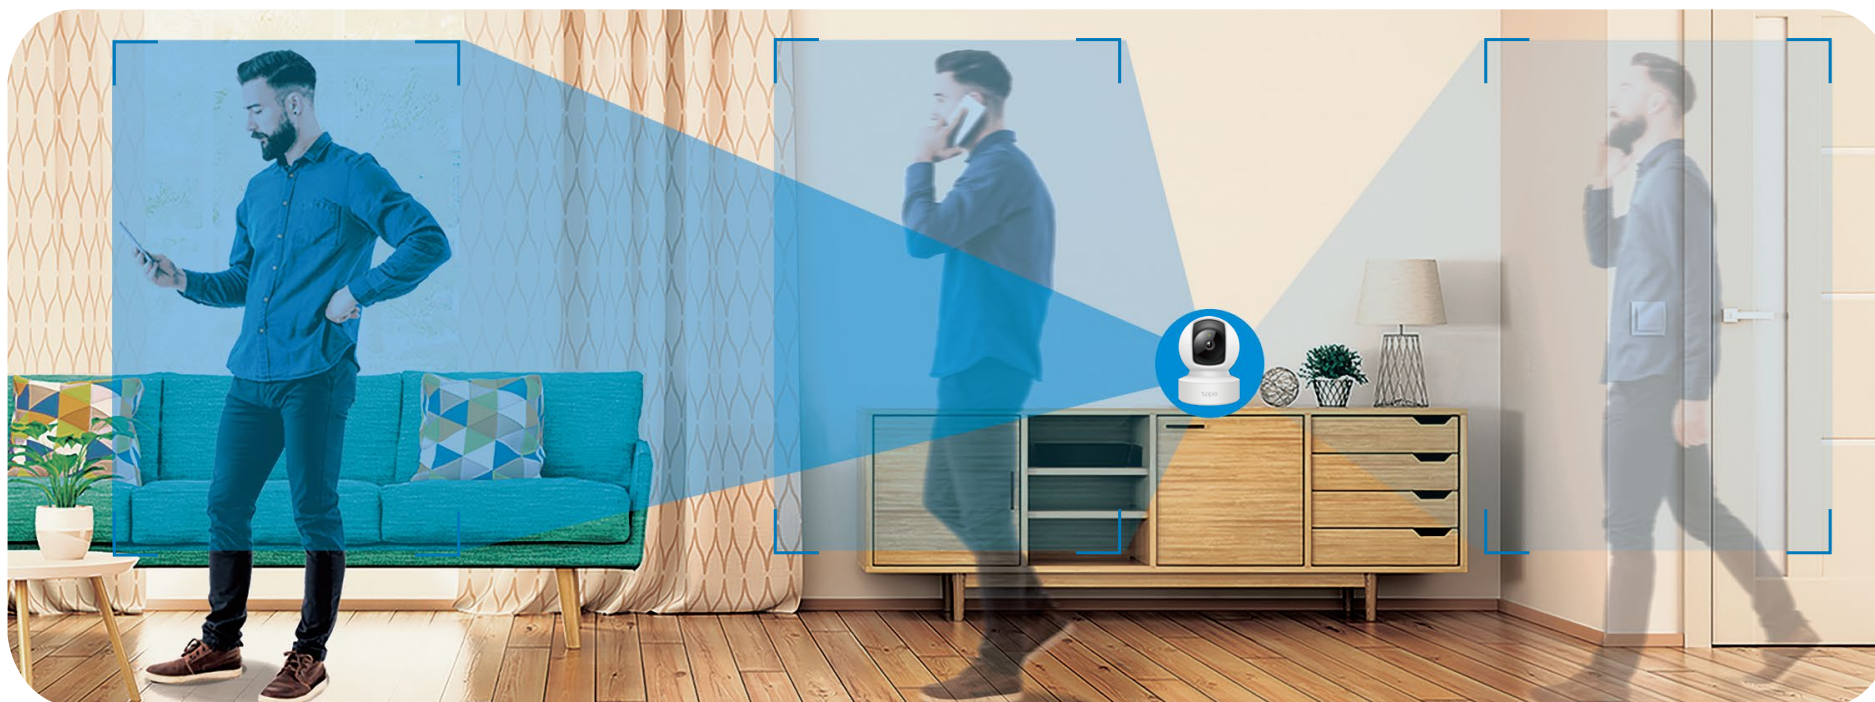

Pan/Tilt Home Security Wi-Fi Camera

2K
Resolution

Tapo C212

Motion Detection and Tracking

Person
Detection

Baby Crying
Detection

Ethernet/Wi-Fi
Networking

works with | **amazon alexa**

works with
Google Home

// Highlights

Motion Detection and Tracking

Whenever a camera detects motion, it will automatically follow the subject, keeping it within the camera's field of view.

// Features

Person Detection

Notifies you when a person is detected.

Night Vision up to 30 ft

Provides a visual distance of up to 30 ft in total darkness.

Two-Way Audio

Communicate in real time through a built-in microphone and speaker.

Baby Crying Detection

Notifies you when your baby cries.

Field of View

360° horizontal range.

Customizable Block Zones

Set customizable block zones to keep private areas from being monitored.

2K Definition[△]