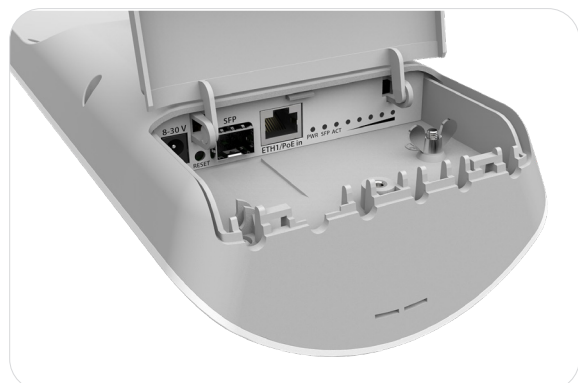

mANTBox series

The mANTBox is based on our new mANT sector antennas, but also has a wireless router built right in. Powered by the RB921 device, the mANTBox comes ready to use with everything included. The device uses a high speed 720 MHz CPU and has a built in 802.11 ac/a/n wireless device with up to 31 dBm output power.

24 V 0.8 A power adapter

Metal ring

K-41 screw kit

quickMOUNT PRO

Gigabit PoE injector

Specifications

Product code	RB921GS-5HPacD-15S	RB921GS-5HPacD-19S (International) RB921GS-5HPacD-19S-US (USA)
CPU	Single core QCA9557 720 MHz	Single core QCA9557 720 MHz
Size of RAM	128 MB DDR2 300Mhz	128 MB DDR2 300Mhz
Data storage	128 MB NAND	128 MB NAND
10/100/1000 Ethernet ports	1	1
SFP cage	1	1
Wireless	Built-in 5 GHz 802.11ac, dual-chain	Built-in 5 GHz 802.11ac, dual-chain
Wireless regulations	Specific frequency range can be limited by country regulations	
PCB temperature monitor	Yes	Yes
Voltage monitor	Yes	Yes
Power input	jack: 8-30 V DC, PoE in: 8-30 V DC	jack: 8-30 V DC, PoE in: 8-30 V DC
Power consumption	13 W	13 W
LEDs	8	8
Beeper	Yes	Yes
Operating system	MikroTik RouterOS, Level 4 license	MikroTik RouterOS, Level 4 license
Antenna gain	15 dbi	19 dbi
Frequency range	5.17 - 5.825 GHz	5.17 - 5.825 GHz (International) 5.17 - 5.25 GHz and 5.725 - 5.835 GHz (USA)
Polarization	Vertical and horizontal	Vertical and horizontal
3DB Beamwidth - azimuth	120 deg	120 deg
3DB Beamwidth - elevation	10 deg	5 deg
VSWR	1.43 typ, 1.8 max	1.43 typ, 1.8 max
Port to Port isolation	>40 dB min	>40 dB min
Front-to-Back ratio	>30 dB	>30 dB
Cross Polarization	>30 dB	>30 dB
Weight	Package: 1.35 Kg Unit: 816g	Package: 3.01 Kg Unit: 1,36 Kg
Dimensions	140 x 348 x 82 mm	152 x 598 x 78 mm
Suggested price	\$139	\$199