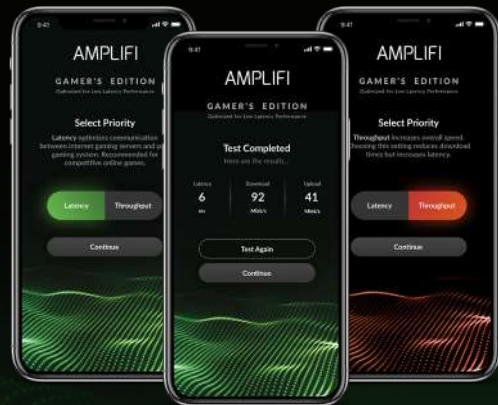

24/7 Live Global Chat Support
in the AmpliFi app or at help.amplifi.com

www.amplifi.com