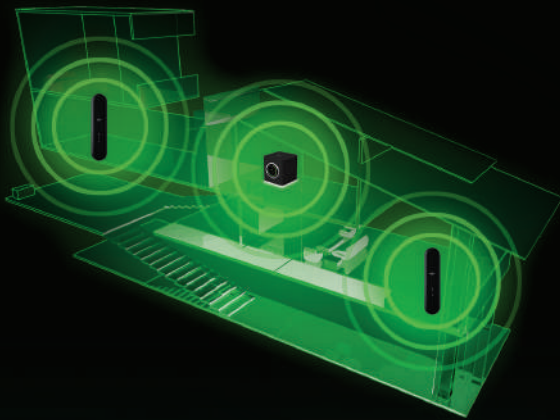

Complete Home Wi-Fi System

AMPLIFI™ HD

GAMER'S EDITION

Optimized for Low Latency

Optimized for cloud gaming services, including NVIDIA's GeForce NOW free beta, AmpliFi HD Gamer's Edition delivers incredible network speeds with low latency online gaming performance. With turbocharged 802.11ac Wi-Fi mesh technology, AmpliFi HD Gamer's Edition utilizes multiple self-configuring radios and advanced antenna technology to deliver powerful, whole-home Wi-Fi coverage.

Wi-Fi System Usage Examples

Central Router with MeshPoints

Create a full mesh network to cover a large home with the AmpliFi HD Gamer's Edition Wi-Fi System.

Mesh Multi-Hop

Create a full mesh network to cover a large home with the AmpliFi HD Gamer's Edition Wi-Fi System.

Designed for Gaming

The AmpliFi HD Gamer's Edition includes an AmpliFi Mesh Router and two wireless MeshPoints. It combines deployment flexibility and maximum Wi-Fi coverage for your home.

The AmpliFi HD Gamer's Edition is equipped with a GeForce NOW QoS mode, developed by Ubiquiti with NVIDIA's support to quickly adjust networks for optimal game streaming performance. The QoS implementation offers gamers a simple solution for detecting latency or frame loss issues, resulting in a top-quality experience when other traffic is present on the network.