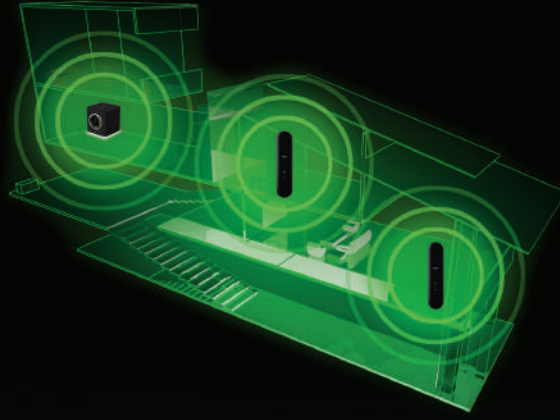

Complete Home Wi-Fi System

AMPLIFI™ HD

GAMER'S EDITION

Optimized for Low Latency

Optimized for cloud gaming services, including NVIDIA's GeForce NOW free beta, AmpliFi HD Gamer's Edition delivers incredible network speeds with low latency online gaming performance. With turbocharged 802.11ac Wi-Fi mesh technology, AmpliFi HD Gamer's Edition utilizes multiple self-configuring radios and advanced antenna technology to deliver powerful, whole-home Wi-Fi coverage.

Wi-Fi System Usage Examples

Central Router with MeshPoints

Create a full mesh network to cover a large home with the AmpliFi HD Gamer's Edition Wi-Fi System.

Mesh Multi-Hop

Create a full mesh network to cover a large home with the AmpliFi HD Gamer's Edition Wi-Fi System.

Designed for Gaming

The AmpliFi HD Gamer's Edition includes an AmpliFi Mesh Router and two wireless MeshPoints. It combines deployment flexibility and maximum Wi-Fi coverage for your home.

The AmpliFi HD Gamer's Edition is equipped with a GeForce NOW QoS mode, developed by Ubiquiti with NVIDIA's support to quickly adjust networks for optimal game streaming performance. The QoS implementation offers gamers a simple solution for detecting latency or frame loss issues, resulting in a top-quality experience when other traffic is present on the network.