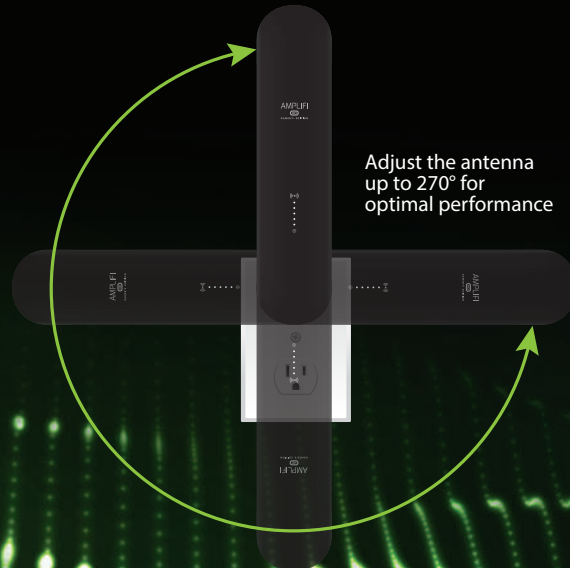

DATASHEET

AMPLIFI HD
GAMER'S EDITION

Router

Touchscreen Display

LED

Gigabit LAN Ports

WAN Port

Power Port

MeshPoint

Signal LEDs

Adjust the antenna up to 270° for optimal performance

Router Specifications

Dimensions	99.5 x 97.8 x 99.6 mm (3.91 x 3.85 x 3.92")
Weight	410 g (14.46 oz)
Max. TX Power	26 dBm
Radios	2
MIMO Chains	6
Speed	1750 Mbps
Networking Interface	Wi-Fi/Gigabit Ethernet (1) WAN, (4) LAN
Max. Power Consumption	11W
ESD/EMP Protection	± 24kV Air/Contact
Buttons	Reset
Antennas	(1) Dual-Band Antenna, Tri-Polarity
Display	40.6 mm (1.6") Diagonal, 240 x 240, 212 ppi, G+F Touch, Full Color
Wi-Fi Standards	802.11ac
Power Save	Supported
Wireless Security	WPA2-PSK AES/TKIP
Operating Temperature	14 to 131° F (-10 to 55° C)
Operating Humidity	5 to 95% Noncondensing
Certifications	FCC / CE / IC