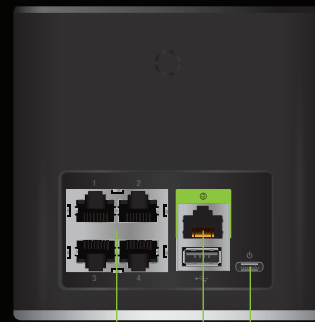

DATASHEET

AMPLIFI HD
GAMER'S EDITION

Router

Touchscreen Display

LED

Gigabit LAN Ports

WAN Port

Power Port

MeshPoint

Signal LEDs

Adjust the antenna up to 270° for optimal performance

Router Specifications

Dimensions	99.5 x 97.8 x 99.6 mm (3.91 x 3.85 x 3.92")
Weight	410 g (14.46 oz)
Max. TX Power	26 dBm
Radios	2
MIMO Chains	6
Speed	1750 Mbps
Networking Interface	Wi-Fi/Gigabit Ethernet (1) WAN, (4) LAN
Max. Power Consumption	11W
ESD/EMP Protection	± 24kV Air/Contact
Buttons	Reset
Antennas	(1) Dual-Band Antenna, Tri-Polarity
Display	40.6 mm (1.6") Diagonal, 240 x 240, 212 ppi, G+F Touch, Full Color
Wi-Fi Standards	802.11ac
Power Save	Supported
Wireless Security	WPA2-PSK AES/TKIP
Operating Temperature	14 to 131° F (-10 to 55° C)
Operating Humidity	5 to 95% Noncondensing
Certifications	FCC / CE / IC