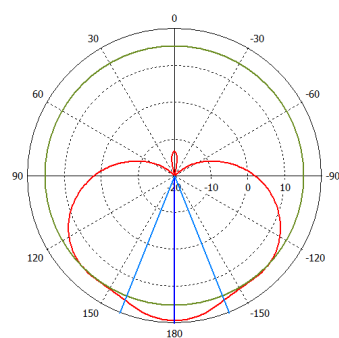

24V 0.8A Power adapter

quickMOUNT PRO

K-41 screw kit

Metal ring

Specifications

Product code	RB921GS-5HPacD-15S	RB921GS-5HPacD-19S (International) RB921GS-5HPacD-19S-US (USA)
CPU	Single core QCA9557 720 MHz	Single core QCA9557 720 MHz
Size of RAM	128 MB DDR2 300Mhz	128 MB DDR2 300Mhz
Data storage	128 MB NAND	128 MB NAND
10/100/1000 Ethernet ports	1	1
SFP cage	1	1
Wireless	Built-in 5 GHz 802.11ac, dual-chain	Built-in 5 GHz 802.11ac, dual-chain
PCB temperature monitor	Yes	Yes
Voltage monitor	Yes	Yes
Power input	jack: 8-30 V DC, PoE in: 8-30 V DC	jack: 8-30 V DC, PoE in: 8-30 V DC
Power consumption	13 W	13 W
LEDs	8	8
Beeper	Yes	Yes
Operating system	MikroTik RouterOS, Level 4 license	MikroTik RouterOS, Level 4 license
Antenna gain	15 dbi	19 dbi
Frequency range	5.17 - 5.825 GHz	5.17 - 5.825 GHz (International) 5.17 - 5.25 GHz and 5.725 - 5.835 GHz (USA)
Polarization	Vertical and horizontal	Vertical and horizontal
3DB Beamwidth - azimuth	120 deg	120 deg
3DB Beamwidth - elevation	10 deg	5 deg
VSWR	1.43 typ, 1.8 max	1.43 typ, 1.8 max
Port to Port isolation	>40 dB min	>40 dB min
Front-to-Back ratio	>30 dB	>30 dB
Cross Polarization	>30 dB	>30 dB
Weight	Package: 1.35 Kg Unit: 816g	Package: 3.01 Kg Unit: 1,36 Kg
Dimensions	140 x 348 x 82 mm	152 x 598 x 78 mm
Suggested price	\$139	\$199

Wireless specifications

Device	mANTBox 15s / mANTBox 19s	
RATE	Tx (dBm)	Rx (dBm)
6MBit/s	31	-96
54MBit/s	27	-81
MCS0	30	-96
MCS7	27	-77
MCS9	22	-72

Antenna patterns

mANT 15s HP azimuth

mANT 15s HP elevation

mANT 15s VP azimuth

mANT 15s VP elevation

mANT 19s HP azimuth

mANT 19s HP elevation

mANT 19s VP azimuth

mANT 19s VP elevation