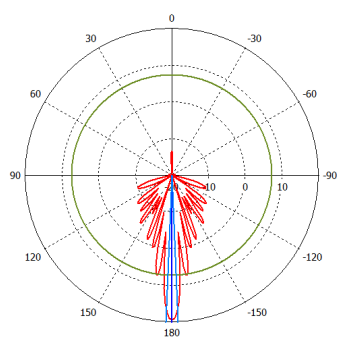

24V 0.8A Power adapter

quickMOUNT PRO

K-41 screw kit

Metal ring

Specifications

Product code	RB921GS-5HPacD-15S	RB921GS-5HPacD-19S (International) RB921GS-5HPacD-19S-US (USA)
CPU	Single core QCA9557 720 MHz	Single core QCA9557 720 MHz
Size of RAM	128 MB DDR2 300Mhz	128 MB DDR2 300Mhz
Data storage	128 MB NAND	128 MB NAND
10/100/1000 Ethernet ports	1	1
SFP cage	1	1
Wireless	Built-in 5 GHz 802.11ac, dual-chain	Built-in 5 GHz 802.11ac, dual-chain
PCB temperature monitor	Yes	Yes
Voltage monitor	Yes	Yes
Power input	jack: 8-30 V DC, PoE in: 8-30 V DC	jack: 8-30 V DC, PoE in: 8-30 V DC
Power consumption	13 W	13 W
LEDs	8	8
Beeper	Yes	Yes
Operating system	MikroTik RouterOS, Level 4 license	MikroTik RouterOS, Level 4 license
Antenna gain	15 dbi	19 dbi
Frequency range	5.17 - 5.825 GHz	5.17 - 5.825 GHz (International) 5.17 - 5.25 GHz and 5.725 - 5.835 GHz (USA)
Polarization	Vertical and horizontal	Vertical and horizontal
3DB Beamwidth - azimuth	120 deg	120 deg
3DB Beamwidth - elevation	10 deg	5 deg
VSWR	1.43 typ, 1.8 max	1.43 typ, 1.8 max
Port to Port isolation	>40 dB min	>40 dB min
Front-to-Back ratio	>30 dB	>30 dB
Cross Polarization	>30 dB	>30 dB
Weight	Package: 1.35 Kg Unit: 816g	Package: 3.01 Kg Unit: 1,36 Kg
Dimensions	140 x 348 x 82 mm	152 x 598 x 78 mm
Suggested price	\$139	\$199

Wireless specifications

Device	mANTBox 15s / mANTBox 19s	
RATE	Tx (dBm)	Rx (dBm)
6MBit/s	31	-96
54MBit/s	27	-81
MCS0	30	-96
MCS7	27	-77
MCS9	22	-72

Antenna patterns

mANT 15s HP azimuth

mANT 15s HP elevation

mANT 15s VP azimuth

mANT 15s VP elevation

mANT 19s HP azimuth

mANT 19s HP elevation

mANT 19s VP azimuth

mANT 19s VP elevation