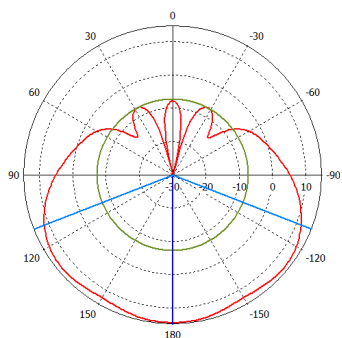

24V 0.8A Power adapter

quickMOUNT PRO

K-41 screw kit

Metal ring

Specifications

Product code	RB921GS-5HPacD-15S	RB921GS-5HPacD-19S (International) RB921GS-5HPacD-19S-US (USA)
CPU	Single core QCA9557 720 MHz	Single core QCA9557 720 MHz
Size of RAM	128 MB DDR2 300Mhz	128 MB DDR2 300Mhz
Data storage	128 MB NAND	128 MB NAND
10/100/1000 Ethernet ports	1	1
SFP cage	1	1
Wireless	Built-in 5 GHz 802.11ac, dual-chain	Built-in 5 GHz 802.11ac, dual-chain
PCB temperature monitor	Yes	Yes
Voltage monitor	Yes	Yes
Power input	jack: 8-30 V DC, PoE in: 8-30 V DC	jack: 8-30 V DC, PoE in: 8-30 V DC
Power consumption	13 W	13 W
LEDs	8	8
Beeper	Yes	Yes
Operating system	MikroTik RouterOS, Level 4 license	MikroTik RouterOS, Level 4 license
Antenna gain	15 dbi	19 dbi
Frequency range	5.17 - 5.825 GHz	5.17 - 5.825 GHz (International) 5.17 - 5.25 GHz and 5.725 - 5.835 GHz (USA)
Polarization	Vertical and horizontal	Vertical and horizontal
3DB Beamwidth - azimuth	120 deg	120 deg
3DB Beamwidth - elevation	10 deg	5 deg
VSWR	1.43 typ, 1.8 max	1.43 typ, 1.8 max
Port to Port isolation	>40 dB min	>40 dB min
Front-to-Back ratio	>30 dB	>30 dB
Cross Polarization	>30 dB	>30 dB
Weight	Package: 1.35 Kg Unit: 816g	Package: 3.01 Kg Unit: 1,36 Kg
Dimensions	140 x 348 x 82 mm	152 x 598 x 78 mm
Suggested price	\$139	\$199

Wireless specifications

Device	mANTBox 15s / mANTBox 19s	
RATE	Tx (dBm)	Rx (dBm)
6MBit/s	31	-96
54MBit/s	27	-81
MCS0	30	-96
MCS7	27	-77
MCS9	22	-72

Antenna patterns

mANT 15s HP azimuth

mANT 15s HP elevation