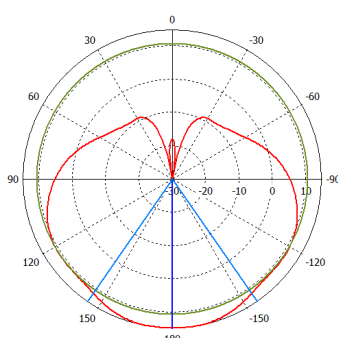

24V 0.8A Power adapter

quickMOUNT PRO

K-41 screw kit

Metal ring

Specifications

Product code	RB921GS-5HPacD-15S	RB921GS-5HPacD-19S (International) RB921GS-5HPacD-19S-US (USA)
CPU	Single core QCA9557 720 MHz	Single core QCA9557 720 MHz
Size of RAM	128 MB DDR2 300Mhz	128 MB DDR2 300Mhz
Data storage	128 MB NAND	128 MB NAND
10/100/1000 Ethernet ports	1	1
SFP cage	1	1
Wireless	Built-in 5 GHz 802.11ac, dual-chain	Built-in 5 GHz 802.11ac, dual-chain
PCB temperature monitor	Yes	Yes
Voltage monitor	Yes	Yes
Power input	jack: 8-30 V DC, PoE in: 8-30 V DC	jack: 8-30 V DC, PoE in: 8-30 V DC
Power consumption	13 W	13 W
LEDs	8	8
Beeper	Yes	Yes
Operating system	MikroTik RouterOS, Level 4 license	MikroTik RouterOS, Level 4 license
Antenna gain	15 dbi	19 dbi
Frequency range	5.17 - 5.825 GHz	5.17 - 5.825 GHz (International) 5.17 - 5.25 GHz and 5.725 - 5.835 GHz (USA)
Polarization	Vertical and horizontal	Vertical and horizontal
3DB Beamwidth - azimuth	120 deg	120 deg
3DB Beamwidth - elevation	10 deg	5 deg
VSWR	1.43 typ, 1.8 max	1.43 typ, 1.8 max
Port to Port isolation	>40 dB min	>40 dB min
Front-to-Back ratio	>30 dB	>30 dB
Cross Polarization	>30 dB	>30 dB
Weight	Package: 1.35 Kg Unit: 816g	Package: 3.01 Kg Unit: 1,36 Kg
Dimensions	140 x 348 x 82 mm	152 x 598 x 78 mm
Suggested price	\$139	\$199

Wireless specifications

Device	mANTBox 15s / mANTBox 19s	
RATE	Tx (dBm)	Rx (dBm)
6MBit/s	31	-96
54MBit/s	27	-81
MCS0	30	-96
MCS7	27	-77
MCS9	22	-72

Antenna patterns

mANT 15s HP azimuth

mANT 15s HP elevation

mANT 15s VP azimuth

mANT 15s VP elevation

mANT 19s HP azimuth

mANT 19s HP elevation

mANT 19s VP azimuth

mANT 19s VP elevation