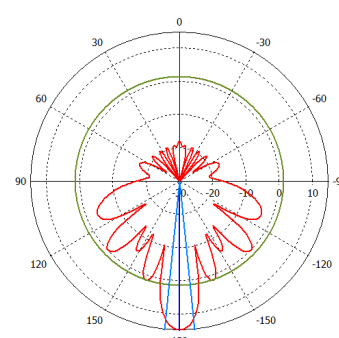

24V 0.8A Power adapter

quickMOUNT PRO

K-41 screw kit

Metal ring

Specifications

Product code	RB921GS-5HPacD-15S	RB921GS-5HPacD-19S (International) RB921GS-5HPacD-19S-US (USA)
CPU	Single core QCA9557 720 MHz	Single core QCA9557 720 MHz
Size of RAM	128 MB DDR2 300Mhz	128 MB DDR2 300Mhz
Data storage	128 MB NAND	128 MB NAND
10/100/1000 Ethernet ports	1	1
SFP cage	1	1
Wireless	Built-in 5 GHz 802.11ac, dual-chain	Built-in 5 GHz 802.11ac, dual-chain
PCB temperature monitor	Yes	Yes
Voltage monitor	Yes	Yes
Power input	jack: 8-30 V DC, PoE in: 8-30 V DC	jack: 8-30 V DC, PoE in: 8-30 V DC
Power consumption	13 W	13 W
LEDs	8	8
Beeper	Yes	Yes
Operating system	MikroTik RouterOS, Level 4 license	MikroTik RouterOS, Level 4 license
Antenna gain	15 dbi	19 dbi
Frequency range	5.17 - 5.825 GHz	5.17 - 5.825 GHz (International) 5.17 - 5.25 GHz and 5.725 - 5.835 GHz (USA)
Polarization	Vertical and horizontal	Vertical and horizontal
3DB Beamwidth - azimuth	120 deg	120 deg
3DB Beamwidth - elevation	10 deg	5 deg
VSWR	1.43 typ, 1.8 max	1.43 typ, 1.8 max
Port to Port isolation	>40 dB min	>40 dB min
Front-to-Back ratio	>30 dB	>30 dB
Cross Polarization	>30 dB	>30 dB
Weight	Package: 1.35 Kg Unit: 816g	Package: 3.01 Kg Unit: 1,36 Kg
Dimensions	140 x 348 x 82 mm	152 x 598 x 78 mm
Suggested price	\$139	\$199

Wireless specifications

Device	mANTBox 15s / mANTBox 19s	
RATE	Tx (dBm)	Rx (dBm)
6MBit/s	31	-96
54MBit/s	27	-81
MCS0	30	-96
MCS7	27	-77
MCS9	22	-72

Antenna patterns

mANT 15s HP azimuth

mANT 15s HP elevation

mANT 15s VP azimuth

mANT 15s VP elevation

mANT 19s HP azimuth

mANT 19s HP elevation

mANT 19s VP azimuth

mANT 19s VP elevation