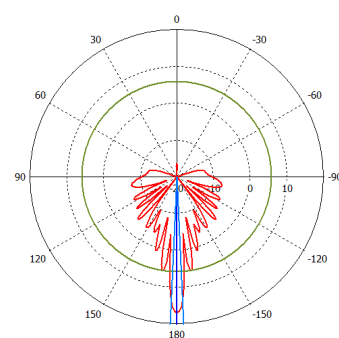

Wireless specifications

Device	mANTBox 15s / mANTBox 19s	
RATE	Tx (dBm)	Rx (dBm)
6MBit/s	31	-96
54MBit/s	27	-81
MCS0	30	-96
MCS7	27	-77
MCS9	22	-72

Antenna patterns

mANT 15s HP azimuth

mANT 15s HP elevation

mANT 15s VP azimuth

mANT 15s VP elevation

mANT 19s HP azimuth

mANT 19s HP elevation

mANT 19s VP azimuth

mANT 19s VP elevation