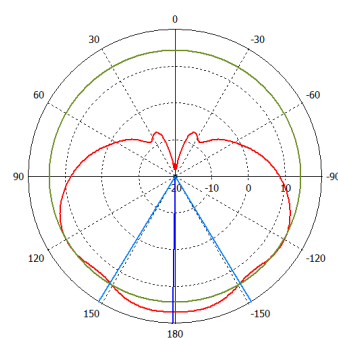

Wireless specifications

Device	mANTBox 15s / mANTBox 19s	
RATE	Tx (dBm)	Rx (dBm)
6MBit/s	31	-96
54MBit/s	27	-81
MCS0	30	-96
MCS7	27	-77
MCS9	22	-72

Antenna patterns

mANT 15s HP azimuth

mANT 15s HP elevation

mANT 15s VP azimuth

mANT 15s VP elevation

mANT 19s HP azimuth

mANT 19s HP elevation

mANT 19s VP azimuth

mANT 19s VP elevation