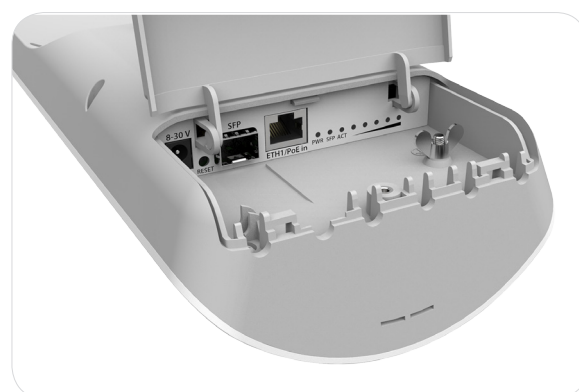

mANTBox series

The mANTBox is based on our new mANT sector antennas, but also has a wireless router built right in. Powered by the RB921 device, the mANTBox comes ready to use with everything included. The device uses a high speed 720MHz CPU and has a built in 802.11 ac/a/n wireless device with up to 31dBm output power.

Just like our mANT antennas, the mANTBox also comes in two sizes, a 15 dBi sector unit and a 19 dBi sector unit.

The mANTBox 15s is compatible with the SXT type mount, so you can use it with our durable and adjustable QuickMount systems. It comes with quickMOUNT PRO included. The mANTBox19s comes with metallic U bolt type mounts.

24V 0.8A Power adapter

quickMOUNT PRO

K-41 screw kit

Metal ring

Specifications

Product code	RB921GS-5HPacD-15S	RB921GS-5HPacD-19S (International) RB921GS-5HPacD-19S-US (USA)
CPU	Single core QCA9557 720 MHz	Single core QCA9557 720 MHz
Size of RAM	128 MB DDR2 300Mhz	128 MB DDR2 300Mhz
Data storage	128 MB NAND	128 MB NAND
10/100/1000 Ethernet ports	1	1
SFP cage	1	1
Wireless	Built-in 5 GHz 802.11ac, dual-chain	Built-in 5 GHz 802.11ac, dual-chain
PCB temperature monitor	Yes	Yes
Voltage monitor	Yes	Yes
Power input	jack: 8-30 V DC, PoE in: 8-30 V DC	jack: 8-30 V DC, PoE in: 8-30 V DC
Power consumption	13 W	13 W
LEDs	8	8
Beeper	Yes	Yes
Operating system	MikroTik RouterOS, Level 4 license	MikroTik RouterOS, Level 4 license
Antenna gain	15 dbi	19 dbi
Frequency range	5.17 - 5.825 GHz	5.17 - 5.825 GHz (International) 5.17 - 5.25 GHz and 5.725 - 5.835 GHz (USA)
Polarization	Vertical and horizontal	Vertical and horizontal
3DB Beamwidth - azimuth	120 deg	120 deg
3DB Beamwidth - elevation	10 deg	5 deg
VSWR	1.43 typ, 1.8 max	1.43 typ, 1.8 max
Port to Port isolation	>40 dB min	>40 dB min
Front-to-Back ratio	>30 dB	>30 dB
Cross Polarization	>30 dB	>30 dB
Weight	Package: 1.35 Kg Unit: 816g	Package: 3.01 Kg Unit: 1,36 Kg
Dimensions	140 x 348 x 82 mm	152 x 598 x 78 mm
Suggested price	\$139	\$199