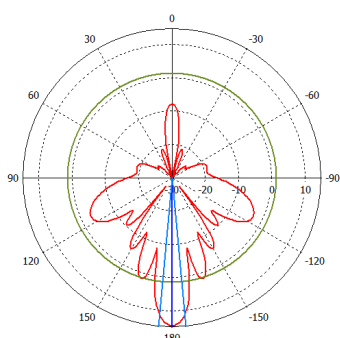

24V 0.8A Power adapter

quickMOUNT PRO

K-41 screw kit

Metal ring

Specifications

Product code	RB921GS-5HPacD-15S	RB921GS-5HPacD-19S (International) RB921GS-5HPacD-19S-US (USA)
CPU	Single core QCA9557 720 MHz	Single core QCA9557 720 MHz
Size of RAM	128 MB DDR2 300Mhz	128 MB DDR2 300Mhz
Data storage	128 MB NAND	128 MB NAND
10/100/1000 Ethernet ports	1	1
SFP cage	1	1
Wireless	Built-in 5 GHz 802.11ac, dual-chain	Built-in 5 GHz 802.11ac, dual-chain
PCB temperature monitor	Yes	Yes
Voltage monitor	Yes	Yes
Power input	jack: 8-30 V DC, PoE in: 8-30 V DC	jack: 8-30 V DC, PoE in: 8-30 V DC
Power consumption	13 W	13 W
LEDs	8	8
Beeper	Yes	Yes
Operating system	MikroTik RouterOS, Level 4 license	MikroTik RouterOS, Level 4 license
Antenna gain	15 dbi	19 dbi
Frequency range	5.17 - 5.825 GHz	5.17 - 5.825 GHz (International) 5.17 - 5.25 GHz and 5.725 - 5.835 GHz (USA)
Polarization	Vertical and horizontal	Vertical and horizontal
3DB Beamwidth - azimuth	120 deg	120 deg
3DB Beamwidth - elevation	10 deg	5 deg
VSWR	1.43 typ, 1.8 max	1.43 typ, 1.8 max
Port to Port isolation	>40 dB min	>40 dB min
Front-to-Back ratio	>30 dB	>30 dB
Cross Polarization	>30 dB	>30 dB
Weight	Package: 1.35 Kg Unit: 816g	Package: 3.01 Kg Unit: 1,36 Kg
Dimensions	140 x 348 x 82 mm	152 x 598 x 78 mm
Suggested price	\$139	\$199

Wireless specifications

Device	mANTBox 15s / mANTBox 19s	
RATE	Tx (dBm)	Rx (dBm)
6MBit/s	31	-96
54MBit/s	27	-81
MCS0	30	-96
MCS7	27	-77
MCS9	22	-72

Antenna patterns

mANT 15s HP azimuth

mANT 15s HP elevation